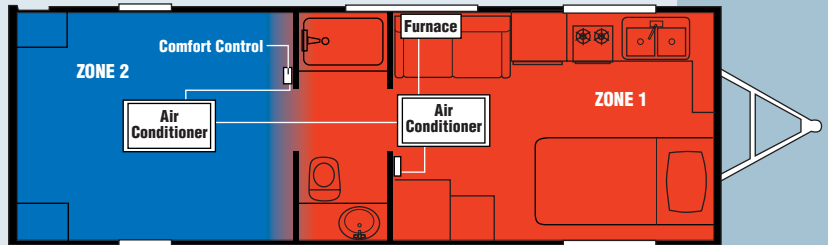

Configure your zones and store the settings in memory

Plug-N-Play Operation

The Atwood Comfort Control Interface connects to a standard RJ-45 Ethernet cable. There's only one way to plug it in!

Easy Upgrade