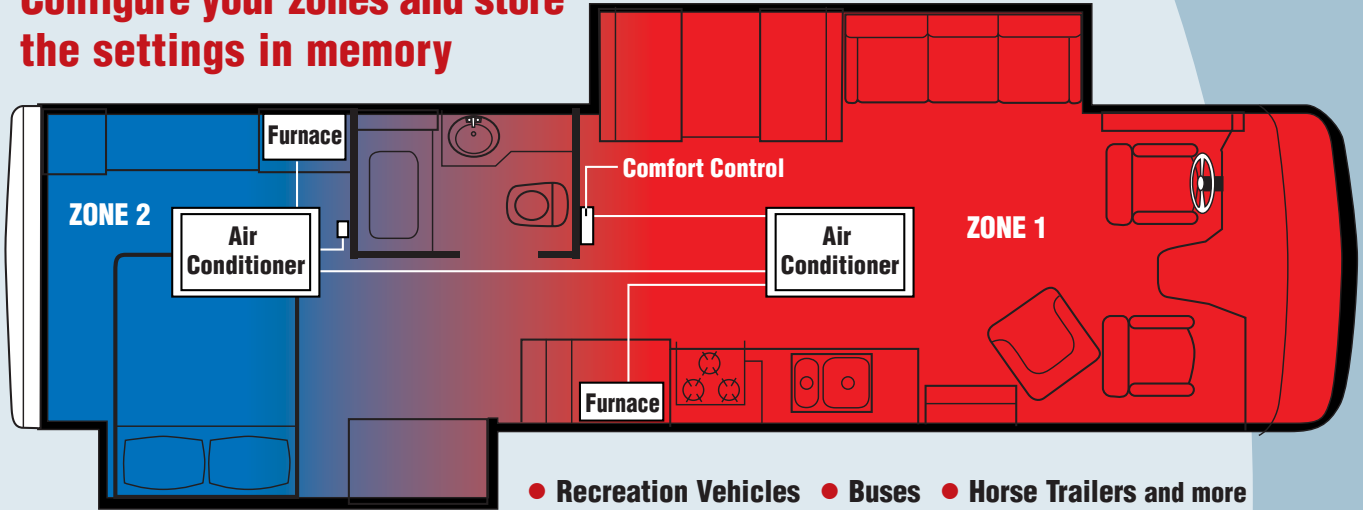

Easy, Versatile Installation

Plug-N-Play operation uses ethernet cables and operates with Remote Sensors yet require no special adapters to interface with different heating and cooling systems.

Atwood Comfort Control

Configure your zones and store the settings in memory

Plug-N-Play Operation

The Atwood Comfort Control Interface connects to a standard RJ-45 Ethernet cable. There's only one way to plug it in!

Easy Upgrade

A backlit LCD panel displays ambient room and set point temperature in Fahrenheit or Celsius. Other functions include: Mode of Operation, Fan Speed Settings, Individual Zone Monitoring, and Overall Zone Monitoring